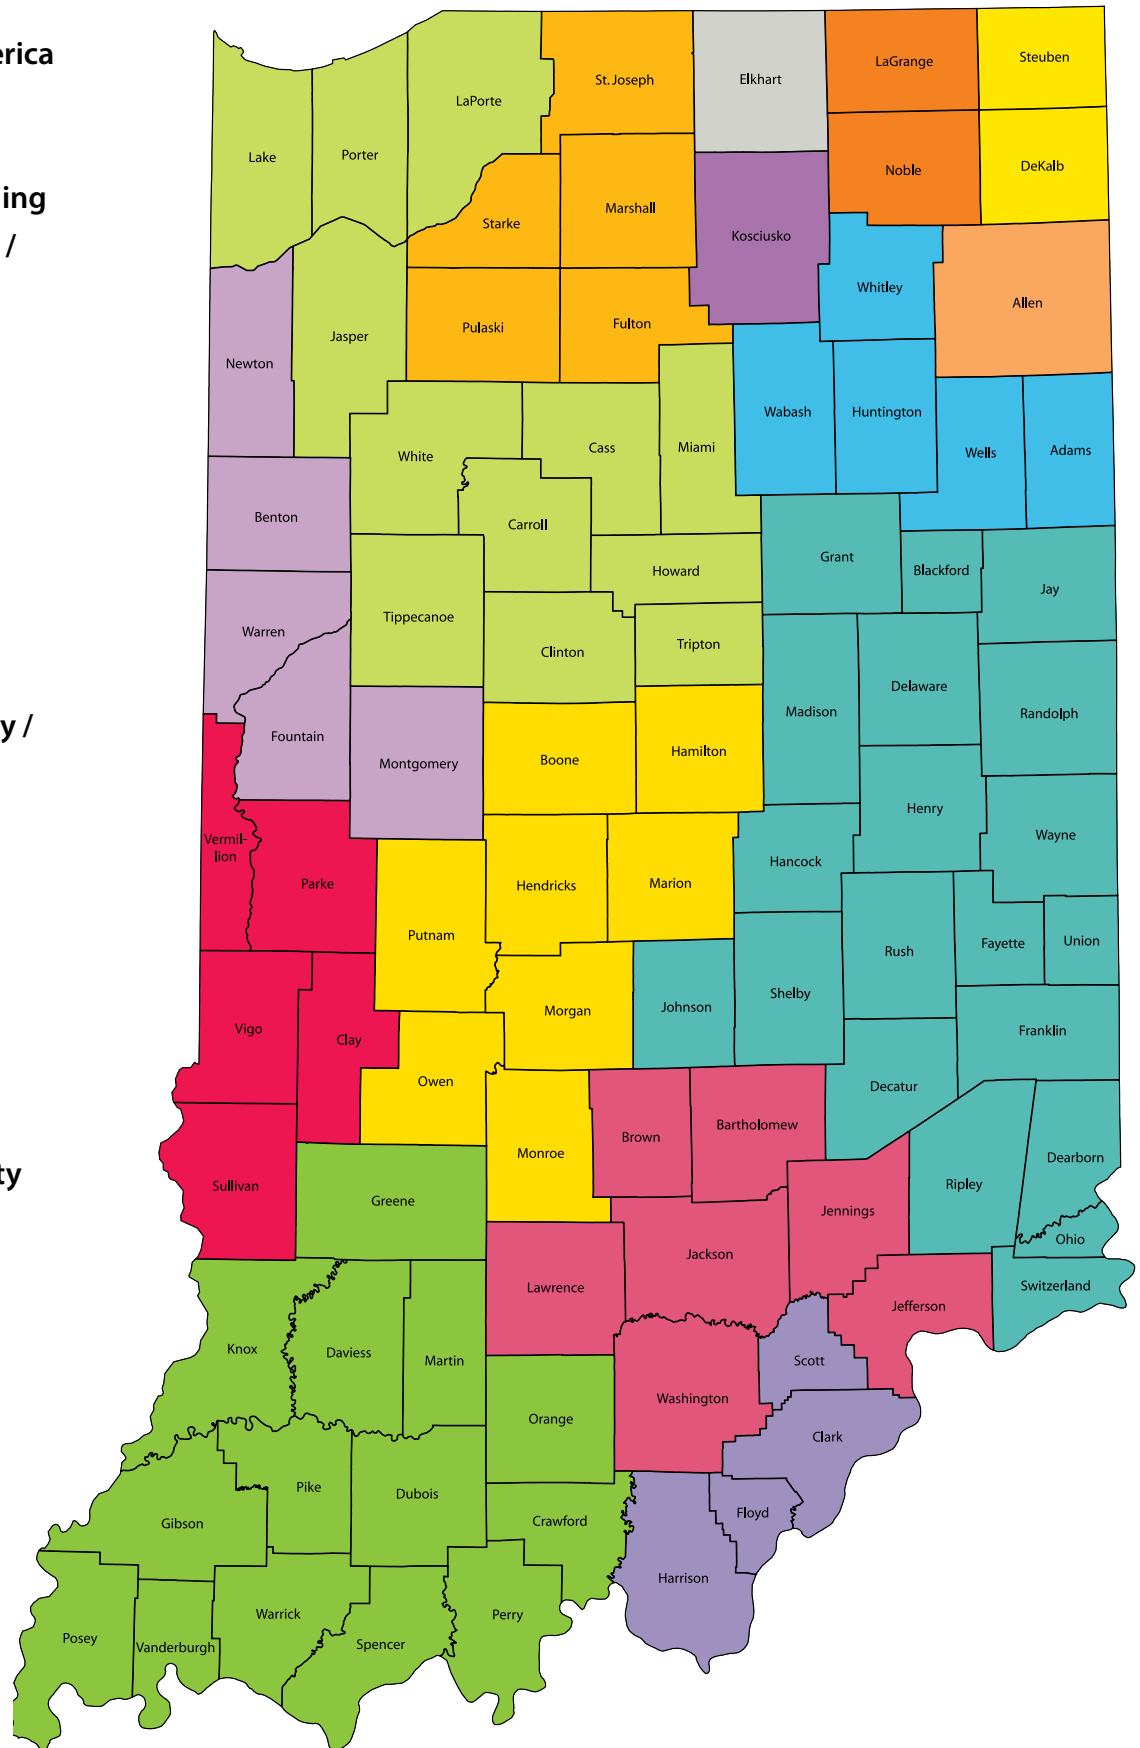

## Closed Local Pageants

- Miss Central Indiana
- Miss Crossroads to America
- Miss Elkhart County
- Miss Fort Wayne
- Miss Harvest Homecoming
- Miss Hoosier Heartland /  
Hoosier Valley
- Miss Hoosier Heritage
- Miss Huntington
- Miss Indiana South
- Miss Kankakee Valley /  
South Bend
- Miss Kosciusko
- Miss Limerlost
- Miss Northeast
- Miss Northwest Territory /  
Ohio Valley
- Miss West Central

## College Pageants

- Miss Ball State University
- Miss Collegiate Indy
- Miss Collegiate North
- Miss Collegiate South
- Miss Indiana State University
- Miss Indiana University
- Miss IPFW
- Miss Purdue University
- Miss Vincennes University

## Open Local Pageants

- Miss Banks of the Wabash
- Miss Duneland
- Miss Heart of Indiana
- Miss Metropolitan
- Miss South Central
- Miss Southern Heartland
- Miss Three Rivers
- Miss Wabash Valley